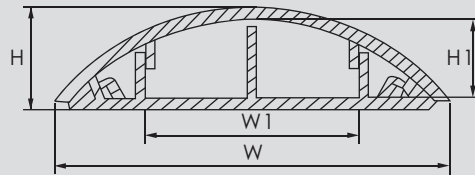

Round Type Wire Duct

PRODUCTS DESCRIPTION

MATERIAL	Rigid, High Impact, Self-extinguishing PVC
COLOR	Grey, Ivory & White
Designed To Protect Wires On Floor, won't trip up persons & trolley's movement.	

產品描述

材質	採用半硬質PVC料精製，絕緣佳、不自燃且耐高溫
顏色	標準色為灰色、乳白色，另外也接受訂製特殊顏色
特點	槽蓋採半圓弧設計，不易因使用於地板時絆倒人，更易於搬運用台車通過

PRODUCTS SPECIFICATION

ITEM NO.	DIMENSIONS inch (mm)				Length
	W	W1	H	H1	
RD-30	30	11	8	6	1M Per PC
RD-40	40	16	9.5	7	
RD-50	50	20	11	8	
RD-60	60	30	13	9	
RD-70	70	40	15	10	