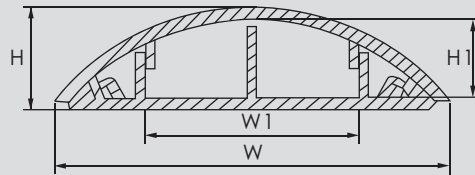

# Round Type Wire Duct

## PRODUCTS DESCRIPTION

MATERIAL	Rigid, High Impact, Self-extinguishing PVC
COLOR	Grey, Ivory & White

Designed To Protect Wires On Floor, won't trip up persons & trolley's movement.

## PRODUCTS SPECIFICATION

ITEM NO.	DIMENSIONS inch (mm)				Length
	W	W1	H	H1	
RD-30	30	11	8	6	1M Per PC
RD-40	40	16	9.5	7	
RD-50	50	20	11	8	
RD-60	60	30	13	9	
RD-70	70	40	15	10	